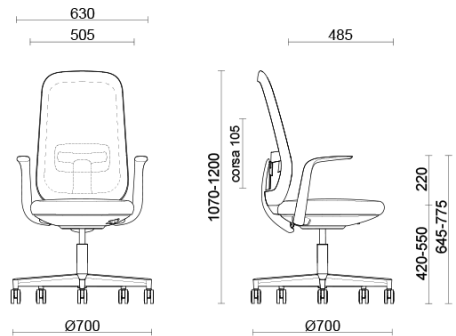

Models

Skate with fix arms