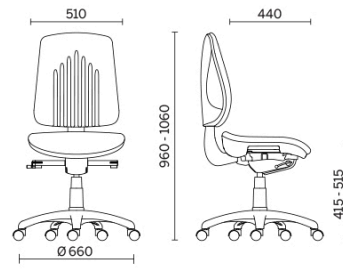

Models

Operative