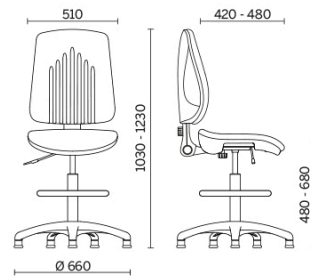

Models

Operative

Stool