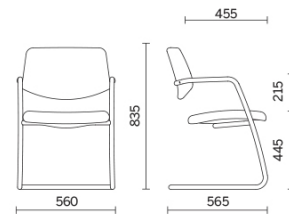

Medium back
visitor chair