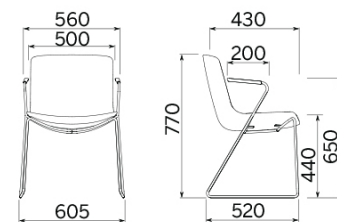

Milos

Milos, Dorigo design, is a seating with extreme aesthetic lightness, with a single-shell seat with a slim and flexible line, supported by a solid and non-deformable inner frame in steel. The possibility of integrating a writing tablet in the armrest structure allows strategic use of the seat in rooms for training and conferences. Milos is also available in the stool version, in two different variants.

Meeting 4
star trestle in
wood

4-leg

4-leg with
armrests

Sled base

Sled base
with armrests

Stool H 670

Stool H 770

Stool adjustable in height