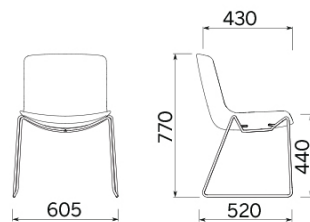

Milos

Milos, Dorigo design, is a seating with extreme aesthetic lightness, with a single-shell seat with a slim and flexible line, supported by a solid and non-deformable inner frame in steel. The possibility of integrating a writing tablet in the armrest structure allows strategic use of the seat in rooms for training and conferences. Milos is also available in the stool version, in two different variants.

Meeting 4
star trestle in
wood

4-leg

4-leg with
armrests

Sled base

Sled base
with armrests

Stool H 670

Stool H 770

Stool adjustable in height