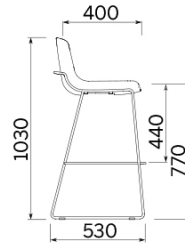

Milos

Milos, Dorigo design, is a seating with extreme aesthetic lightness, with a single-shell seat with a slim and flexible line, supported by a solid and non-deformable inner frame in steel. The possibility of integrating a writing tablet in the armrest structure allows strategic use of the seat in rooms for training and conferences. Milos is also available in the stool version, in two different variants.

Meeting 4
star trestle in
wood

4-leg

4-leg with
armrests

Sled base

Sled base
with armrests

Stool H 670

Stool H 770

Stool adjustable in height