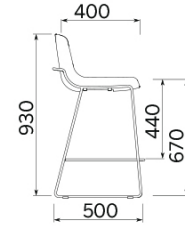

Milos

Milos, Dorigo design, is a seating with extreme aesthetic lightness, with a single-shell seat with a slim and flexible line, supported by a solid and non-deformable inner frame in steel. The possibility of integrating a writing tablet in the armrest structure allows strategic use of the seat in rooms for training and conferences. Milos is also available in the stool version, in two different variants.

Meeting 4
star trestle in
wood

4-leg

4-leg with
armrests

Sled base

Sled base
with armrests

Stool H 670

Stool H 770

Stool adjustable in height