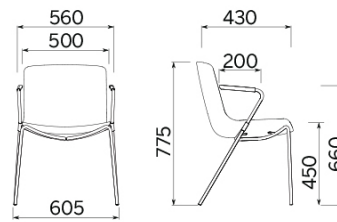

Milos

Milos, Dorigo design, is a seating with extreme aesthetic lightness, with a single-shell seat with a slim and flexible line, supported by a solid and non-deformable inner frame in steel. The possibility of integrating a writing tablet in the armrest structure allows strategic use of the seat in rooms for training and conferences. Milos is also available in the stool version, in two different variants.

Projects

Salone Internazionale del Mobile di Milano 2018, Milano, Italy (2018)

Salone Internazionale del Mobile di Milano 2017, Milano, Italy (2017)

Sitland chez Gabriel, Parigi, France (2018)

Models

Meeting		
Meeting 4 star base with armrests		
Meeting 4 star base		
Meeting 4 star base with open armrests		
Meeting 4 star trestle in steel		

Meeting 4
star trestle in
wood

4-leg

4-leg with
armrests

Sled base

Sled base
with armrests

Stool H 670

Stool H 770

Stool adjustable in height