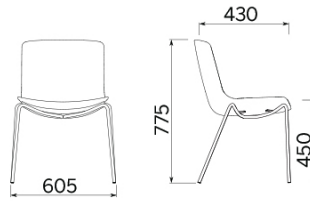

Milos

Milos, Dorigo design, is a seating with extreme aesthetic lightness, with a single-shell seat with a slim and flexible line, supported by a solid and non-deformable inner frame in steel. The possibility of integrating a writing tablet in the armrest structure allows strategic use of the seat in rooms for training and conferences. Milos is also available in the stool version, in two different variants.

Meeting 4
star trestle in
wood

4-leg

4-leg with
armrests

Sled base

Sled base
with armrests

Stool H 670

Stool H 770

Stool adjustable in height