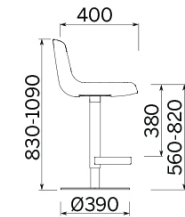

Meeting 4
star trestle in
wood

4-leg

4-leg with
armrests

Sled base

Sled base
with armrests

Stool H 670

Stool H 770

Stool adjustable in height