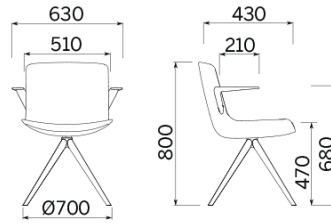

Milos

Milos, Dorigo design, is a seating with extreme aesthetic lightness, with a single-shell seat with a slim and flexible line, supported by a solid and non-deformable inner frame in steel. The possibility of integrating a writing tablet in the armrest structure allows strategic use of the seat in rooms for training and conferences. Milos is also available in the stool version, in two different variants.

Meeting 4
star trestle in
wood

4-leg

4-leg with
armrests

Sled base

Sled base
with armrests

Stool H 670

Stool H 770

Stool adjustable in height