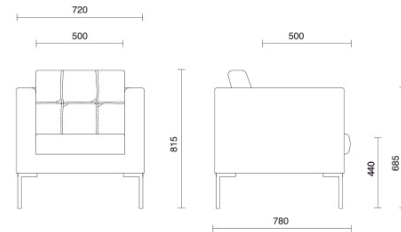

Canapé GL 1
seater