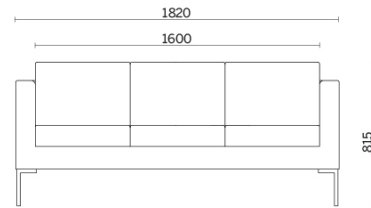

Canapé GL 1
seater

Canapé GL 2
seater

Canapé GL 3
seater

Materials and colours

Upholstery

Leather S + Faux leather N
Available colours 13

Leather S
Available colours 13

Leather TS
Available colours 13