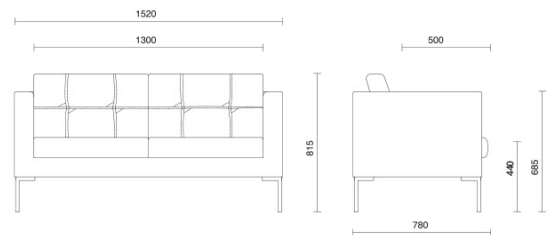

Canapé GL 1
seater

Canapé GL 2
seater

Canapé GL 3
seater

Materials and colours

Upholstery

Leather S + Faux leather N
Available colours 13

Leather S
Available colours 13

Leather TS
Available colours 13