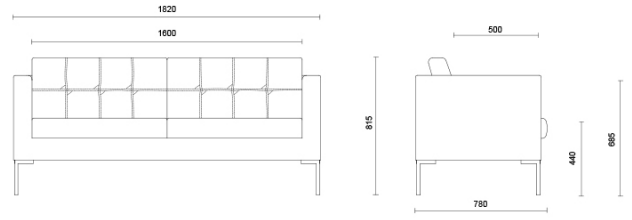

Canapé GL 3
seater