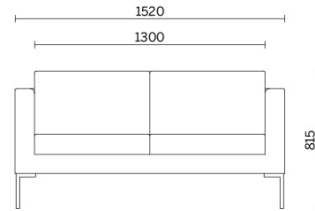

Canapé 2
seater