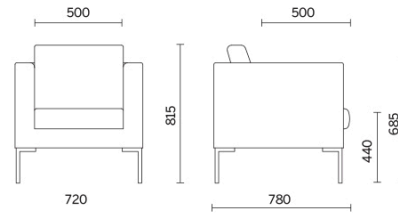

Projects

Saint Vincent's Hospital, Dublino, Ireland (2015)

Exiger, Bucharest, Romania (2019)

UMMC Health, Ekaterinburg, Russia (2019)

Models

Canapé
armchair

Canapé 2
seater

Canapé 3
seater