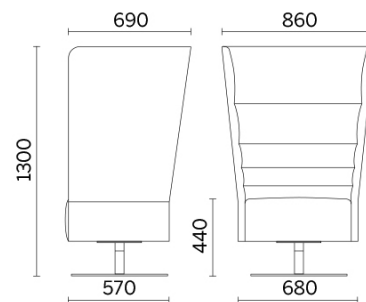

## Models

Single-seater  
with floor-  
standing base

Single-seater  
with fixed  
steel base  
and 4 legs in  
wood

Single-seater  
swivel with  
round steel  
central base

Single-seater  
with swivel  
steel base  
and 4 spokes  
in wood

Single-seater  
with swivel  
four-spoke  
base in  
tubular steel

2-seater sofa  
full-height  
frame

Two-seater  
with steel  
base and 4  
spokes in  
wood

Two-seater  
with four-  
spoke steel  
base