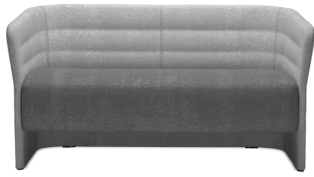

# Cell72

A version of Cell128, Cell72 is the collection of two-seater sofas and armchairs in the version with low back, designed to meet needs of open compositions. Sophisticated and functional, the seating space can be completed by the coffee table with rotating support, easily coordinated or stand alone. Available in many colours and finishes, it is presented with different bases in wood or steel finish.

## Models

Single-seater  
with floor-  
standing base

Single-seater  
with fixed  
steel base  
and 4 legs in  
wood

Single-seater  
swivel with  
round steel  
central base

Single-seater  
with swivel  
steel base  
and 4 spokes  
in wood

Single-seater  
with swivel  
four-spoke  
base in  
tubular steel

2-seater sofa  
full-height  
frame

Two-seater  
with steel  
base and 4  
spokes in  
wood

Two-seater  
with four-  
spoke steel  
base