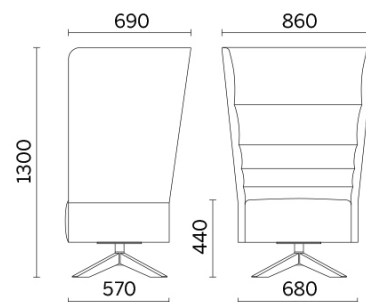

## Models

Single-seater  
with floor-  
standing base

Single-seater  
with fixed  
steel base  
and 4 legs in  
wood

Single-seater  
swivel with  
round steel  
central base

Single-seater  
with swivel  
steel base  
and 4 spokes  
in wood

Single-seater  
with swivel  
four-spoke  
base in  
tubular steel

2-seater sofa  
full-height  
frame

Two-seater  
with steel  
base and 4  
spokes in  
wood

Two-seater  
with four-  
spoke steel  
base