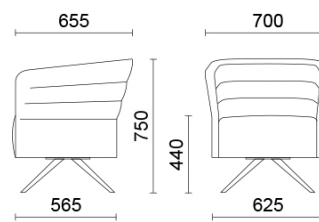

# Cell72

A version of Cell128, Cell72 is the collection of two-seater sofas and armchairs in the version with low back, designed to meet needs of open compositions. Sophisticated and functional, the seating space can be completed by the coffee table with rotating support, easily coordinated or stand alone. Available in many colours and finishes, it is presented with different bases in wood or steel finish.

## Models

Single-seater  
with floor-  
standing base

Single-seater  
with fixed  
steel base  
and 4 legs in  
wood

Single-seater  
swivel with  
round steel  
central base

Single-seater  
with swivel  
steel base  
and 4 spokes  
in wood

Single-seater  
with swivel  
four-spoke  
base in  
tubular steel

2-seater sofa  
full-height  
frame

Two-seater  
with steel  
base and 4  
spokes in  
wood

Two-seater  
with four-  
spoke steel  
base