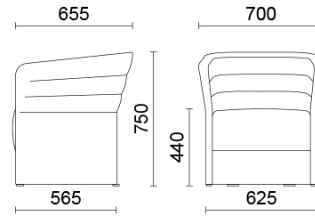

## Models

Single-seater  
with floor-  
standing base

Single-seater  
with fixed  
steel base  
and 4 legs in  
wood

Single-seater  
swivel with  
round steel  
central base

Single-seater  
with swivel  
steel base  
and 4 spokes  
in wood

Single-seater  
with swivel  
four-spoke  
base in  
tubular steel

2-seater sofa  
full-height  
frame

Two-seater  
with steel  
base and 4  
spokes in  
wood

Two-seater  
with four-  
spoke steel  
base