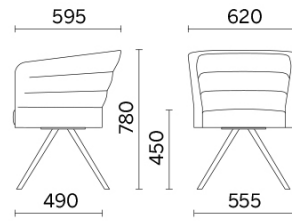

Models

Single-seater
with 4 legs