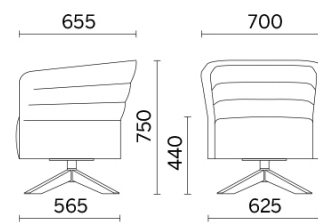

## Models

Single-seater  
with floor-  
standing base

Single-seater  
with fixed  
steel base  
and 4 legs in  
wood

Single-seater  
swivel with  
round steel  
central base

Single-seater  
with swivel  
steel base  
and 4 spokes  
in wood

Single-seater  
with swivel  
four-spoke  
base in  
tubular steel

2-seater sofa  
full-height  
frame

Two-seater  
with steel  
base and 4  
spokes in  
wood

Two-seater  
with four-  
spoke steel  
base