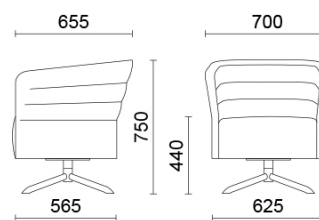

## Models

Single-seater  
with floor-  
standing base

Single-seater  
with fixed  
steel base  
and 4 legs in  
wood

Single-seater  
swivel with  
round steel  
central base

Single-seater  
with swivel  
steel base  
and 4 spokes  
in wood

Single-seater  
with swivel  
four-spoke  
base in  
tubular steel

2-seater sofa  
full-height  
frame

Two-seater  
with steel  
base and 4  
spokes in  
wood

Two-seater  
with four-  
spoke steel  
base