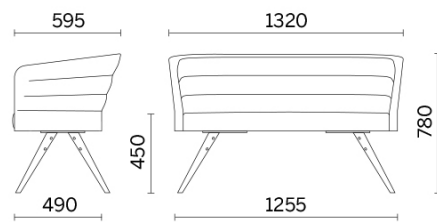

Two-seater
with fixed
base and 4
legs in wood