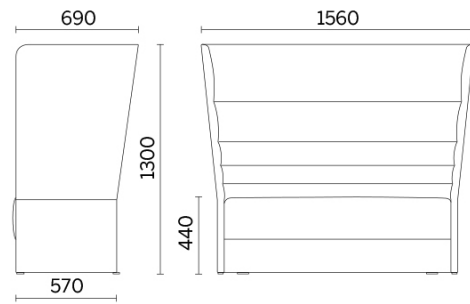

## Models

Single-seater  
with floor-  
standing base

Single-seater  
with fixed  
steel base  
and 4 legs in  
wood

Single-seater  
swivel with  
round steel  
central base

Single-seater  
with swivel  
steel base  
and 4 spokes  
in wood

Single-seater  
with swivel  
four-spoke  
base in  
tubular steel

2-seater sofa  
full-height  
frame

Two-seater  
with steel  
base and 4  
spokes in  
wood

Two-seater  
with four-  
spoke steel  
base