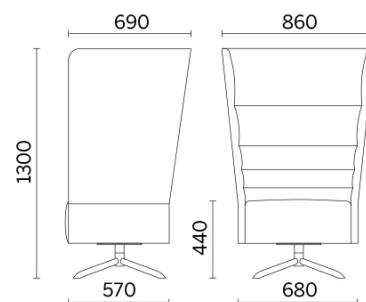

## Models

Single-seater  
with floor-  
standing base

Single-seater  
with fixed  
steel base  
and 4 legs in  
wood

Single-seater  
swivel with  
round steel  
central base

Single-seater  
with swivel  
steel base  
and 4 spokes  
in wood

Single-seater  
with swivel  
four-spoke  
base in  
tubular steel

2-seater sofa  
full-height  
frame

Two-seater  
with steel  
base and 4  
spokes in  
wood

Two-seater  
with four-  
spoke steel  
base