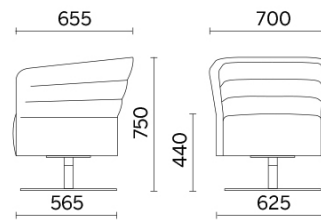

## Models

Single-seater  
with floor-  
standing base

Single-seater  
with fixed  
steel base  
and 4 legs in  
wood

Single-seater  
swivel with  
round steel  
central base

Single-seater  
with swivel  
steel base  
and 4 spokes  
in wood

Single-seater  
with swivel  
four-spoke  
base in  
tubular steel

2-seater sofa  
full-height  
frame

Two-seater  
with steel  
base and 4  
spokes in  
wood

Two-seater  
with four-  
spoke steel  
base