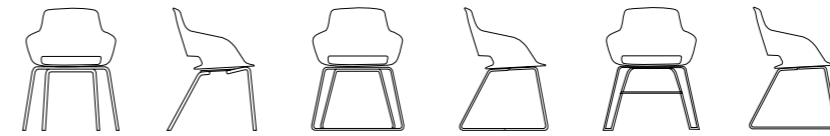

Overview

Chair

W 61 – D 58
H 82 / seat H 44

W 61 – D 58
H 82 / seat H 44

W 61 – D 58
H 82 / seat H 44