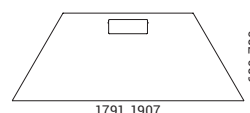

RANGE

Screens

For use without desktop
(without desktop brackets)

824, 1024, 1224, 1424, 1624

For use with desktop
(desktop brackets on one side)

824, 1024, 1224, 1424, 1624

For use with desktop
(desktop brackets on both sides)

824, 1024, 1224, 1424, 1624

Desktops

Rectangular desktops with „scallop“ / 80mm. round / “ZNZ” rectangular type cut-outs

800, 100, 1200, 1400, 1600

800, 100, 1200, 1400, 1600

800, 100, 1200, 1400, 1600

Trapezoidal desktops with „scallop“ / 80mm. round / “ZNZ” rectangular type cut-outs

1791, 1907

1791, 1907

1791, 1907

Single leg tables

Single leg tables with „scallop“ / 80mm. round / “ZNZ” rectangular type cut-out desktops

ATTENTION! This type tables only usable with 824 / 1024mm. width screens