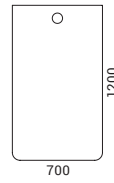

RANGE

Screens

For use without desktop
(without desktop brackets)

824, 1024, 1224, 1424, 1624

For use with desktop
(desktop brackets on one side)

824, 1024, 1224, 1424, 1624

For use with desktop
(desktop brackets on both sides)

824, 1024, 1224, 1424, 1624

Desktops

Rectangular desktops with „scallop“ / 80mm. round / “ZNZ” rectangular type cut-outs

800, 100, 1200, 1400, 1600

800, 100, 1200, 1400, 1600

800, 100, 1200, 1400, 1600

Trapezoidal desktops with „scallop“ / 80mm. round / “ZNZ” rectangular type cut-outs

1791, 1907

1791, 1907

1791, 1907

Single leg tables

Single leg tables with „scallop“ / 80mm. round / “ZNZ” rectangular type cut-out desktops

ATTENTION! This type tables only usable with 824 / 1024mm. width screens