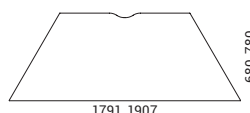

RANGE

Screens

For use without desktop
(without desktop brackets)

824, 1024, 1224, 1424, 1624

For use with desktop
(desktop brackets on one side)

824, 1024, 1224, 1424, 1624

For use with desktop
(desktop brackets on both sides)

824, 1024, 1224, 1424, 1624

Desktops

Rectangular desktops with „scallop“ / 80mm. round / “ZNZ” rectangular type cut-outs

800, 100, 1200, 1400, 1600

800, 100, 1200, 1400, 1600

800, 100, 1200, 1400, 1600

Trapezoidal desktops with „scallop“ / 80mm. round / “ZNZ” rectangular type cut-outs

1791, 1907

1791, 1907

1791, 1907

Single leg tables

Single leg tables with „scallop“ / 80mm. round / “ZNZ” rectangular type cut-out desktops

ATTENTION! This type tables only usable with 824 / 1024mm. width screens