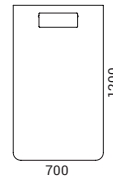

RANGE

Screens

For use without desktop
(without desktop brackets)

824, 1024, 1224, 1424, 1624

For use with desktop
(desktop brackets on one side)

824, 1024, 1224, 1424, 1624

For use with desktop
(desktop brackets on both sides)

824, 1024, 1224, 1424, 1624

Desktops

Rectangular desktops with „scallop“ / 80mm. round / “ZNZ” rectangular type cut-outs

800, 100, 1200, 1400, 1600

800, 100, 1200, 1400, 1600

800, 100, 1200, 1400, 1600

Trapezoidal desktops with „scallop“ / 80mm. round / “ZNZ” rectangular type cut-outs

1791, 1907

1791, 1907

1791, 1907

Single leg tables

Single leg tables with „scallop“ / 80mm. round / “ZNZ” rectangular type cut-out desktops

ATTENTION! This type tables only usable with 824 / 1024mm. width screens