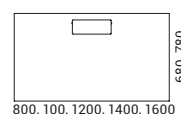

RANGE

Screens

For use without desktop
(without desktop brackets)

824, 1024, 1224, 1424, 1624

For use with desktop
(desktop brackets on one side)

824, 1024, 1224, 1424, 1624

For use with desktop
(desktop brackets on both sides)

824, 1024, 1224, 1424, 1624

Desktops

Rectangular desktops with „scallop“ / 80mm. round / “ZNZ” rectangular type cut-outs

800, 100, 1200, 1400, 1600

800, 100, 1200, 1400, 1600

800, 100, 1200, 1400, 1600

Trapezoidal desktops with „scallop“ / 80mm. round / “ZNZ” rectangular type cut-outs