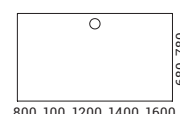

RANGE

Screens

For use without desktop
(without desktop brackets)

824, 1024, 1224, 1424, 1624

For use with desktop
(desktop brackets on one side)

824, 1024, 1224, 1424, 1624

For use with desktop
(desktop brackets on both sides)

824, 1024, 1224, 1424, 1624

Desktops

Rectangular desktops with „scallop“ / 80mm. round / “ZNZ” rectangular type cut-outs

800, 100, 1200, 1400, 1600

800, 100, 1200, 1400, 1600

800, 100, 1200, 1400, 1600

Trapezoidal desktops with „scallop“ / 80mm. round / “ZNZ” rectangular type cut-outs

1791, 1907

1791, 1907

1791, 1907

Single leg tables

Single leg tables with „scallop“ / 80mm. round / “ZNZ” rectangular type cut-out desktops

ATTENTION! This type tables only usable with 824 / 1024mm. width screens