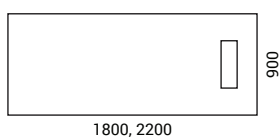

RANGE

R/H desk