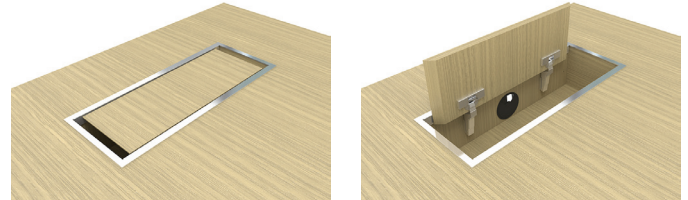

Modesty panel

- 36 mm MFC (melamine) with 2 mm ABS edging;
- 37 mm chipboard covered in wood veneer with 1,5 mm edging.

Legs

- Folded steel band - 60x10 mm;
- Powder coated metal or polished chrome;
- Hard felt pads glued to the bottom of the legs, H=10 mm;
- Fastened with screws ("metal to metal").

Fixed pedestals

- 900x600 mm with two drawers and a pull-out drawer for suitcase, handbag or computer case;
- L/H (left) or R/H (right);
- Base leg made of folded steel band - 60x8 mm;
- H=615 mm (carcass – 500 mm; base leg – 115 mm);
- Other technical information matches the one covered in "PLANA pedestals".

Rectangular grommet with metal frame

- 18 mm MFC (melamine) or 19 mm chipboard covered in wood veneer matching the desktop;
- Grommet dimensions - 380x135 mm;
- Hinges with soft closing;
- Folded steel band metal frame – 12 mm width on top;
- Metal frame dimensions - 445x170 mm;
- Powder coated metal or polished chrome.