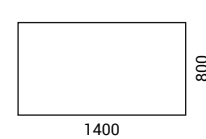

Supplementary unit