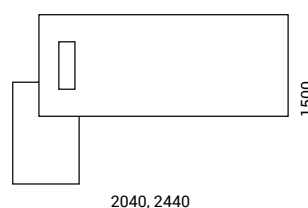

With fixed pedestal L/H