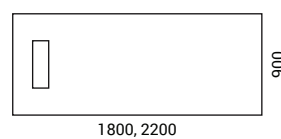

Modesty panel

- 36 mm MFC (melamine) with 2 mm ABS edging;
- 37 mm chipboard covered in wood veneer with 1,5 mm edging.

Legs

- Folded steel band - 60x10 mm;
- Powder coated metal or polished chrome;
- Hard felt pads glued to the bottom of the legs, H=10 mm;
- Fastened with screws ("metal to metal").

Fixed pedestals

- 900x600 mm with two drawers and a pull-out drawer for suitcase, handbag or computer case;
- L/H (left) or R/H (right);
- Base leg made of folded steel band - 60x8 mm;
- H=615 mm (carcass – 500 mm; base leg – 115 mm);
- Other technical information matches the one covered in "PLANA pedestals".

Rectangular grommet with metal frame

- 18 mm MFC (melamine) or 19 mm chipboard covered in wood veneer matching the desktop;
- Grommet dimensions - 380x135 mm;
- Hinges with soft closing;
- Folded steel band metal frame – 12 mm width on top;
- Metal frame dimensions - 445x170 mm;
- Powder coated metal or polished chrome.

Box for power socket block

- 16 mm MFC (melamine) or chipboard covered in wood veneer matching the desktop;
- Inside dimensions – 420x145 mm, H=115 mm (incl. desktop);
- Round black plastic cable port at the centre of long side, Ø60 mm.

RANGE

L/H desk