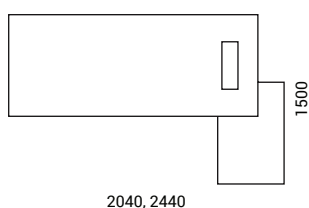

With fixed pedestal R/H